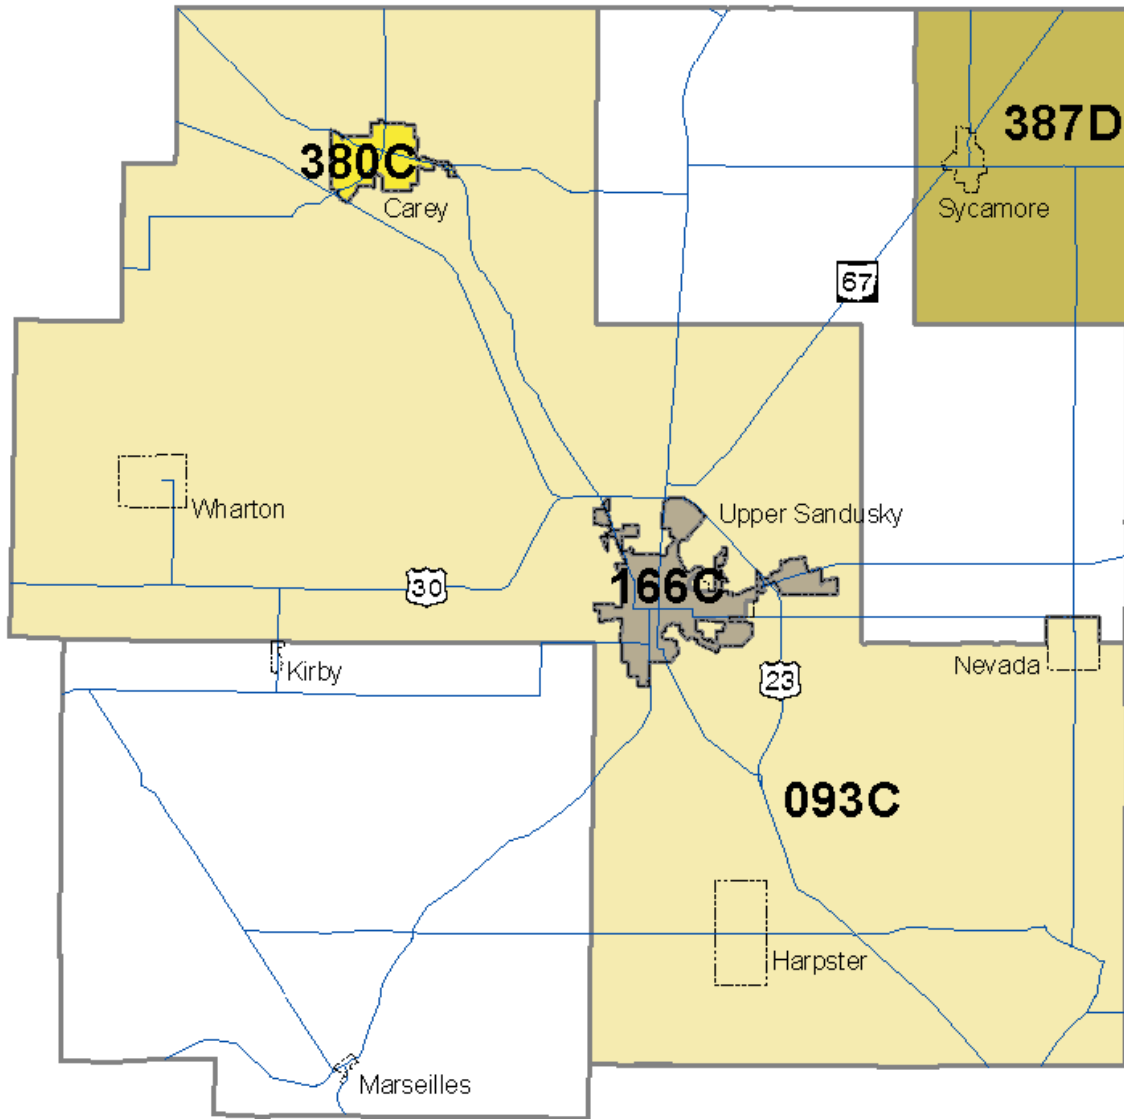

# Wyandot County

## Enterprise Zone Map

Regions in Zone #093	VILLAGE OF HARPSTER, VILLAGE OF NEVADA, VILLAGE OF WHARTON, ANTRIM TOWNSHIP, CRANE TOWNSHIP, CRAWFORD TOWNSHIP, PITT TOWNSHIP, RICHLAND TOWNSHIP, RIDGE TOWNSHIP, SALEM TOWNSHIP
Regions in Zone #166	UPPER SANDUSKY
Regions in Zone #380	VILLAGE OF CAREY
Regions in Zone #387	VILLAGE OF SYCAMORE, SYCAMORE